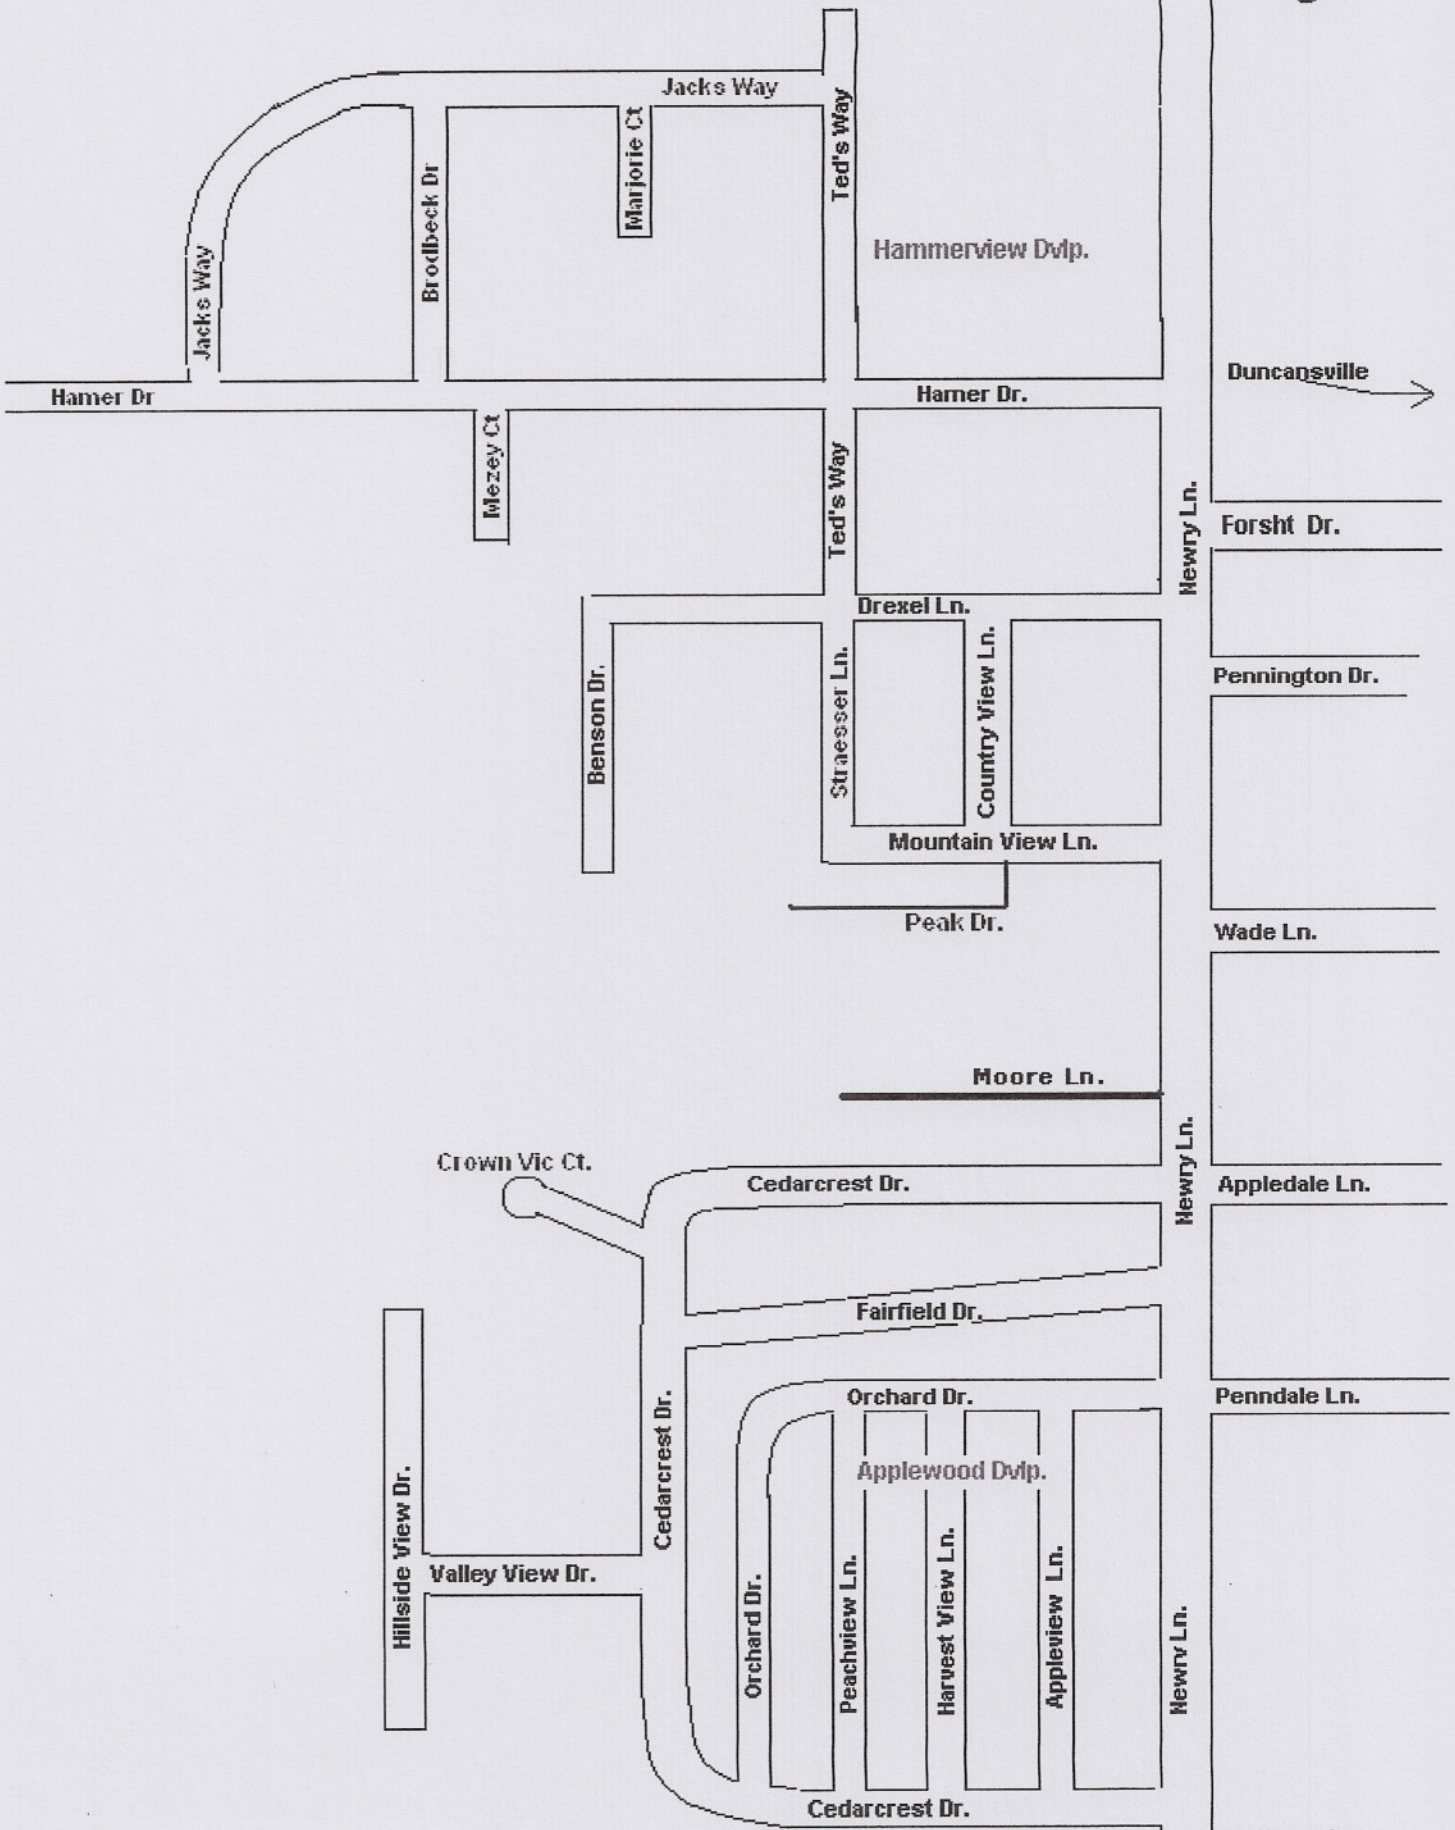

PENN FARMS -- NEWRY LN. AND SOUTH SIDE

6