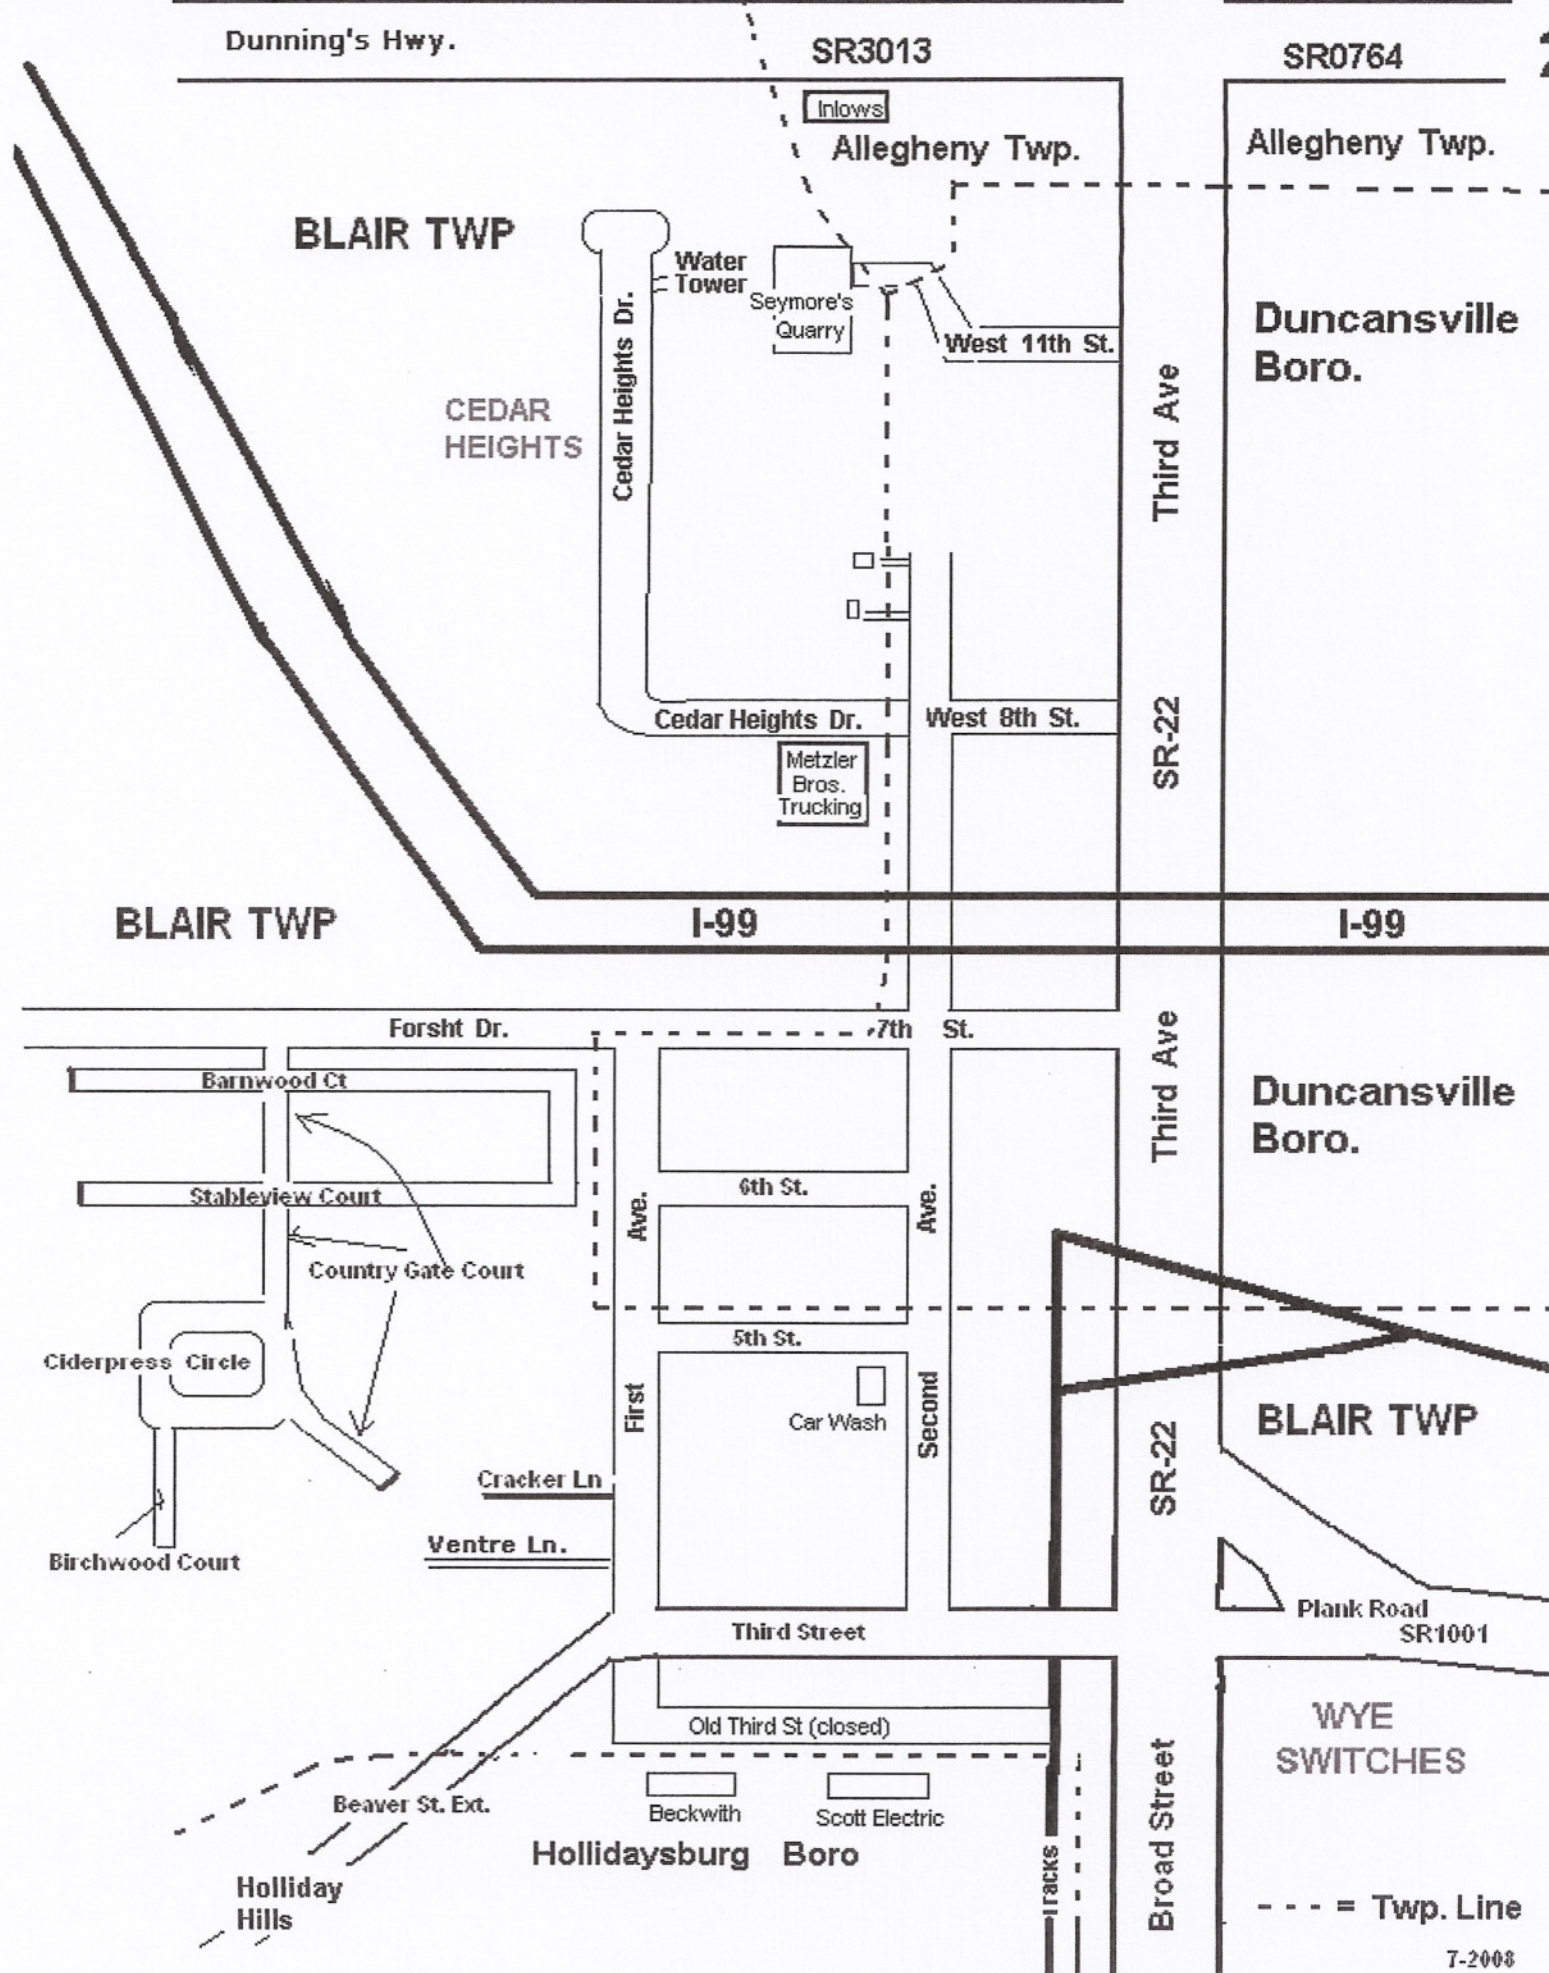

Dunning's Hwy.

SR3013

SR0764

BLAIR TWP

Inlows
Allegheny Twp.

Allegheny Twp.

CEDAR HEIGHTS

Cedar Heights Dr.

Water Tower

Seymore's Quarry

West 11th St.

Duncansville Boro.

Third Ave

SR-22

Cedar Heights Dr.

West 8th St.

Metzler Bros. Trucking

BLAIR TWP

I-99

I-99

Forsht Dr.

7th St.

Third Ave

Duncansville Boro.

Barnwood Ct

Stableview Court

6th St.

Country Gate Court

5th St.

Ciderpress Circle

First Ave.

Car Wash

Second Ave.

BLAIR TWP

Birchwood Court

Cracker Ln

Ventre Ln.

SR-22

Plank Road SR1001

Third Street

Old Third St (closed)

WYE SWITCHES

Beaver St. Ext.

Beckwith

Scott Electric

Broad Street

Hollidaysburg Boro

tracks

Holliday Hills

--- = Twp. Line